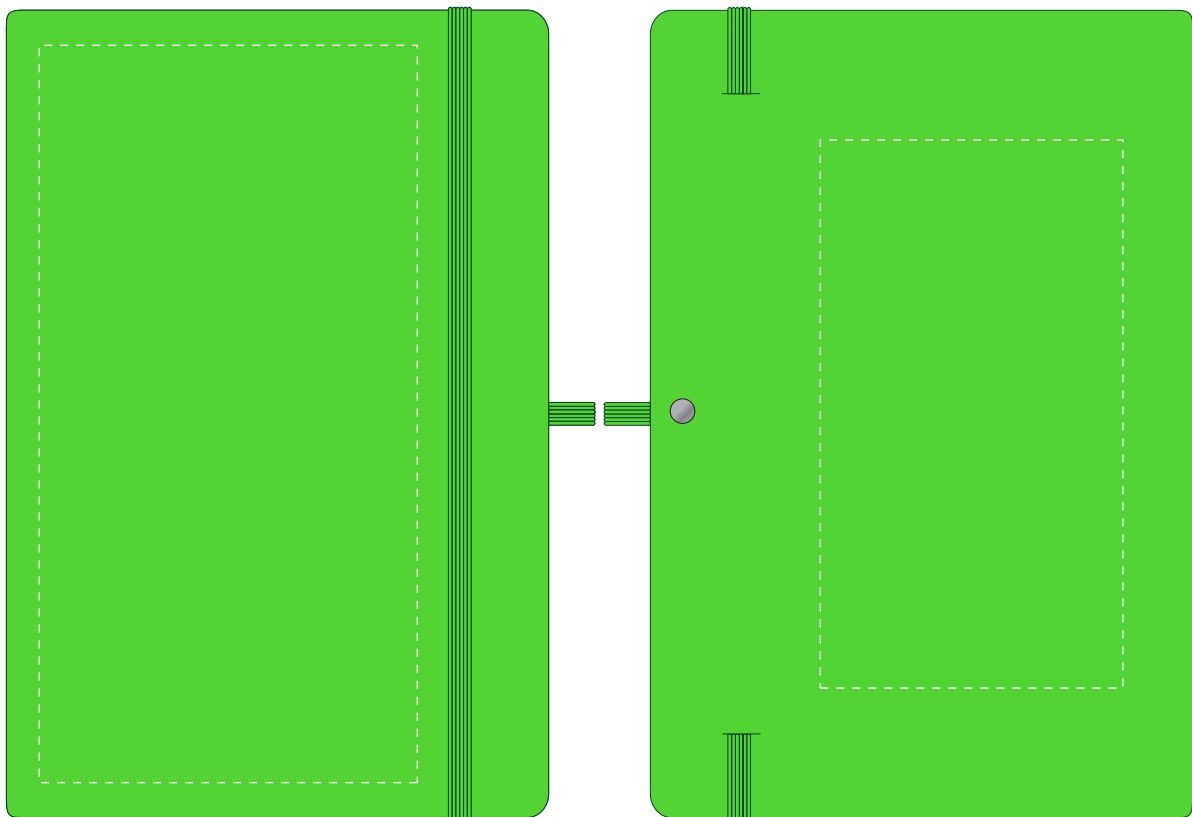

Your Ref:
Our Ref:

Quantity:
Version: 1

Product Code: QS3345
Product Colour: NEON GREEN

PRINTING CONCERNS:**PRODUCT INFO: DUE TO THE NATURE OF THE PRODUCT THE PRINT POSITION MAY VARY BY 2 - 3 MM**

We stock this item in the following colours

**PANTONE REFERENCE(S)**

- Colour 1
- Colour 1
- Colour 1
- Colour 1

Product Image for visualisation
- colours may vary

ARTWORK SCALE 50%

- CENTRED TO PRINT AREA
- CENTRED TO NOTEBOOK

The dashed line is to demonstrate print area and will not appear on your printed item

To proceed, please approve visual via the online system.

ARTWORK SCALE 100%
Max print area: 195mm x 100mm

ARTWORK SCALE 100%
Max print area: 145mm x 80mm